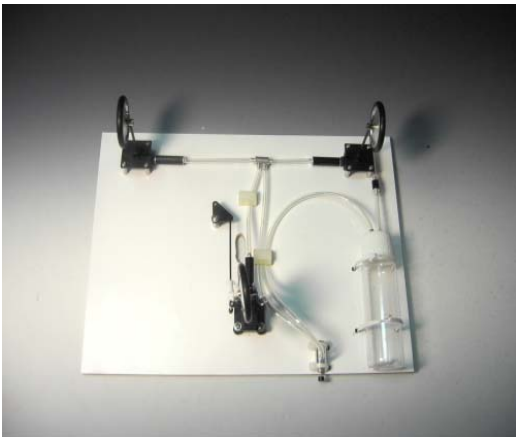

MIRAGE 2000 400 EP

Ducted Fan Airplane

1. *Mirage 2000* Airplane: (Comes in Red color)

(With Dia 65mm Ducted Fan / Without Motor Assembled)

- Wing Span: 540mm
- Wing Area: 10.8dm
- Length: 760mm
- Weight RTF: 500~550g
- Functions: Elevator, Ailerons, Throttle (and Rudder, Gear)
- Power Required: 400Motor w/6 Blade Powerfan 400
- Radio Required: 3Ch-5Ch
- ESC Required: 12V 20Amp Micro
- Battery Required: 11.1V~12V 1100~1600mAH

2. *Mirage 2000* Airplane Optional Spare Parts:

- Wings + Vertical Fin
- Fuselage
- Dia. 65mm Ducted Fan + adaptor + brushless motor
- Dia. 65mm Ducted Fan + adaptor
- 6-Blade set (w/o screw and adaptor)
- O403DF Brushless Motor
- Brushless Melody ESC-25A

3. Micro Pneumatic Retract Gear System (Loading under 600g)

- Pneumatic Retract Gear System

Contents :

- Air Valve
- Multi-way Air Tube Connector
- One-way Valve
- Air Tank
- Air Tube
- Main Landing Gear
- Nose Landing Gear

- Wheels x 3 pcs (Optional)

- Steering Wheel Control Wire Set (Optional)