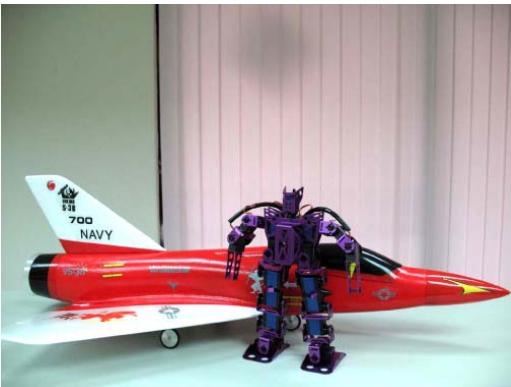

MIRAGE 2000 400 EP

Ducted Fan Airplane

1. *Mirage 2000* Airplane: (Comes in Red color)

(With Dia 65mm Ducted Fan / Without Motor Assembled)

- Wing Span: 540mm
- Wing Area: 10.8dm
- Length: 760mm
- Weight RTF: 500~550g
- Functions: Elevator, Ailerons, Throttle (and Rudder, Gear)
- Power Required: 400Motor w/6 Blade Powerfan 400
- Radio Required: 3Ch-5Ch
- ESC Required: 12V 20Amp Micro
- Battery Required: 11.1V~12V 1100~1600mAH

2. *Mirage 2000* Airplane Optional Spare Parts:

- Wings + Vertical Fin
- Fuselage
- Dia. 65mm Ducted Fan + adaptor + brushless motor
- Dia. 65mm Ducted Fan + adaptor
- 6-Blade set (w/o screw and adaptor)
- O403DF Brushless Motor
- Brushless Melody ESC-25A